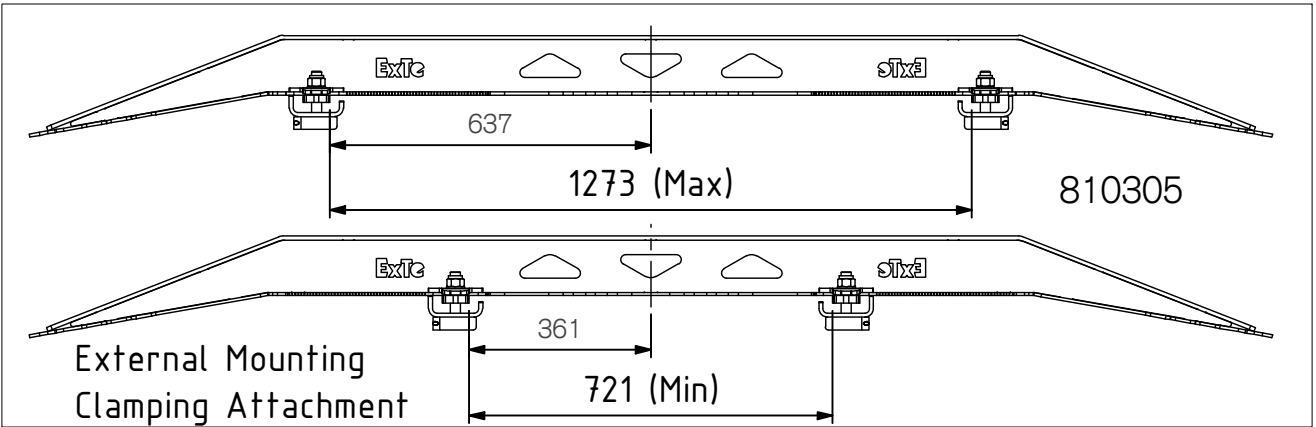

ExTe

Securing cargo. We invented the concept.