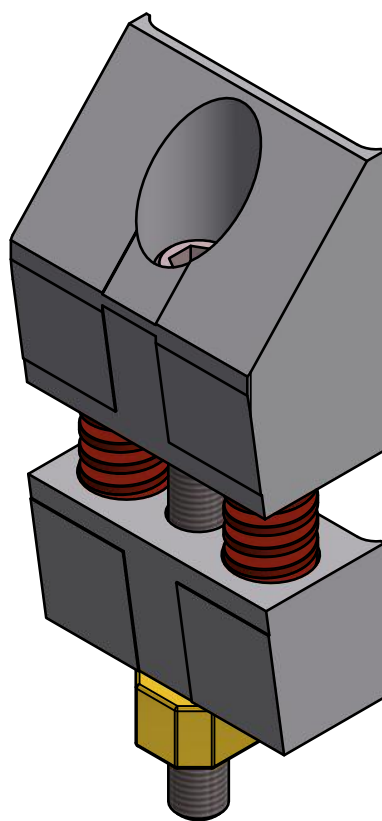

Reparationskil / Replacement wedge D-Serien

Art.nr 810964

810964 A

ExTe

Securing cargo. We invented the concept.

POS.	QTY	PART NO	BESKRIVNING	DESCRIPTION
1	1	810197	STOPPTAPP	STOP LUG
2	1	810962	REPARATIONSKIL UNDER DEL	REPAIR WEDGE LOWER PART
3	2	810957	TRYCKFJÄDER	PRESSURE SPRING
4	1	810963	REPARATIONSKIL ÖVRE DEL	REPAIR WEDGE UPPER PART
5	1	211910	BRICKA BRB 17x30x3 FZB	WASHER BRB 17x30x3 FZB
6	1	211626	SKRUV MC6S M16x160 FZB	SCREW MC6S M16x160 FZB