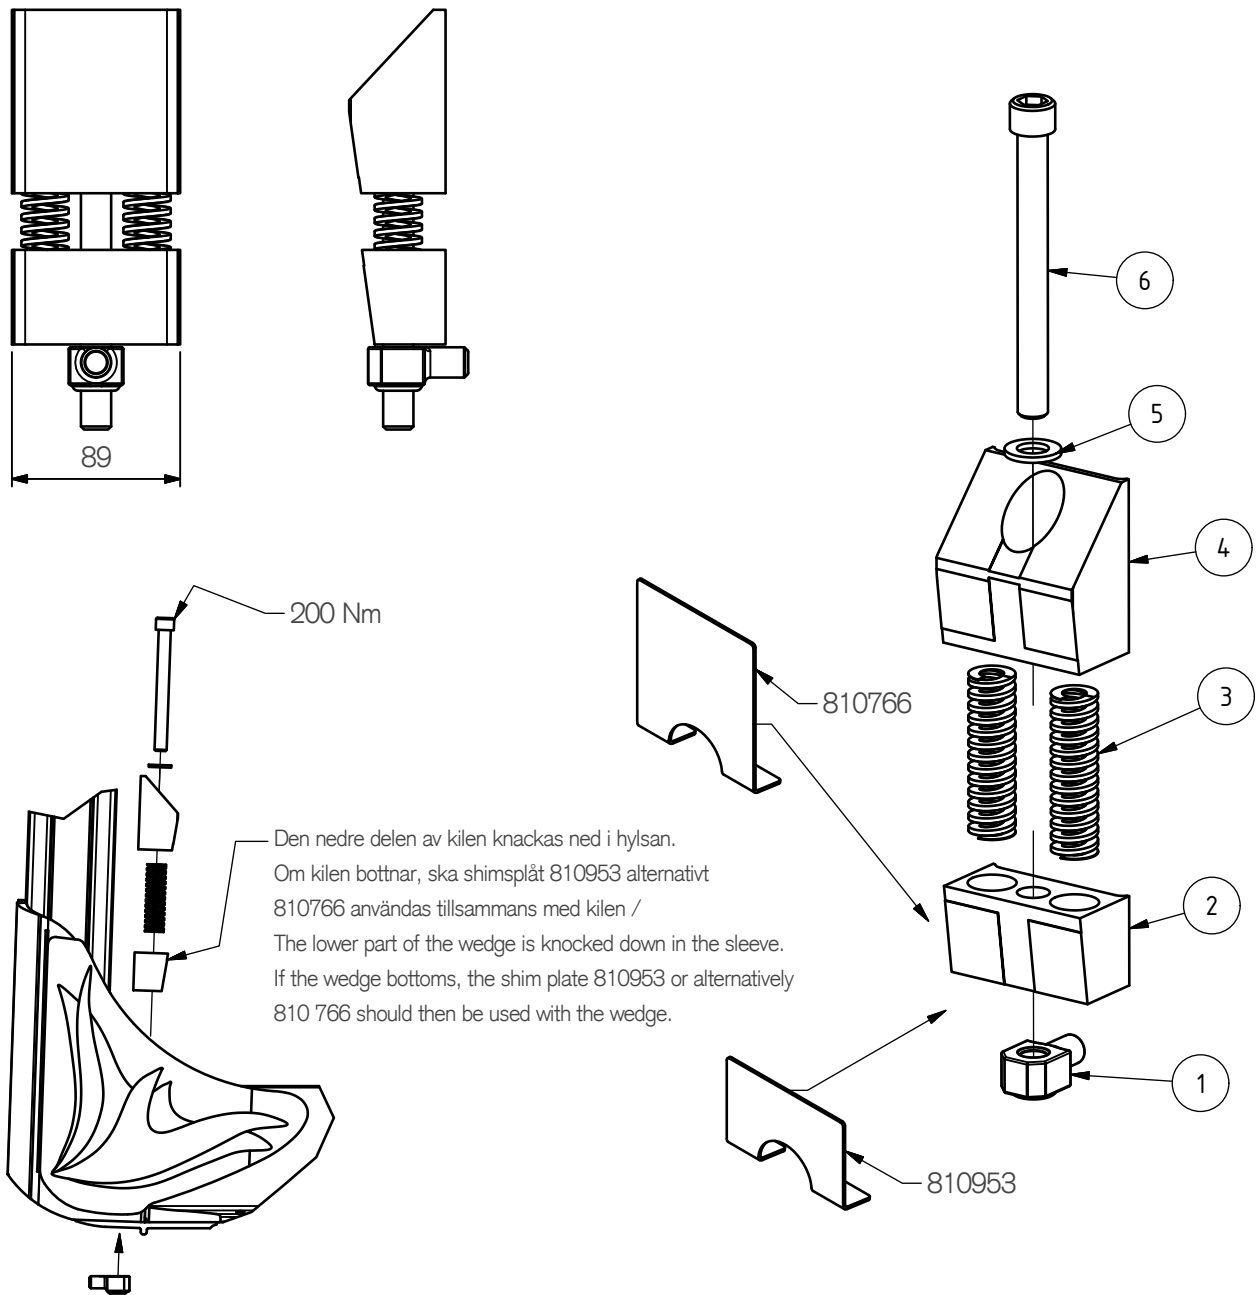

Reparationskil / Replacement wedge D-Serien

Art.nr 810964

810964 A

ExTe

Securing cargo. We invented the concept.

POS.	QTY	PART NO	BESKRIVNING	DESCRIPTION
1	1	810197	STOPPTAPP	STOP LUG
2	1	810962	REPARATIONSKIL UNDER DEL	REPAIR WEDGE LOWER PART
3	2	810957	TRYCKFJÄDER	PRESSURE SPRING
4	1	810963	REPARATIONSKIL ÖVRE DEL	REPAIR WEDGE UPPER PART
5	1	211910	BRICKA BRB 17x30x3 FZB	WASHER BRB 17x30x3 FZB
6	1	211626	SKRUV MC6S M16x160 FZB	SCREW MC6S M16x160 FZB